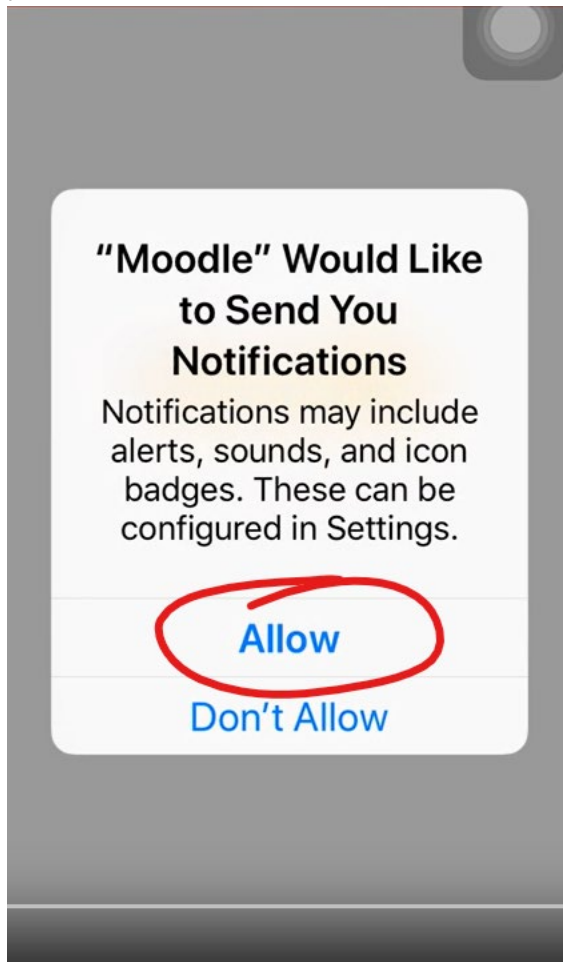

5. When prompted regarding notifications, select your preference. If allowed, messages sent regarding your courses will be sent.

LOGIN