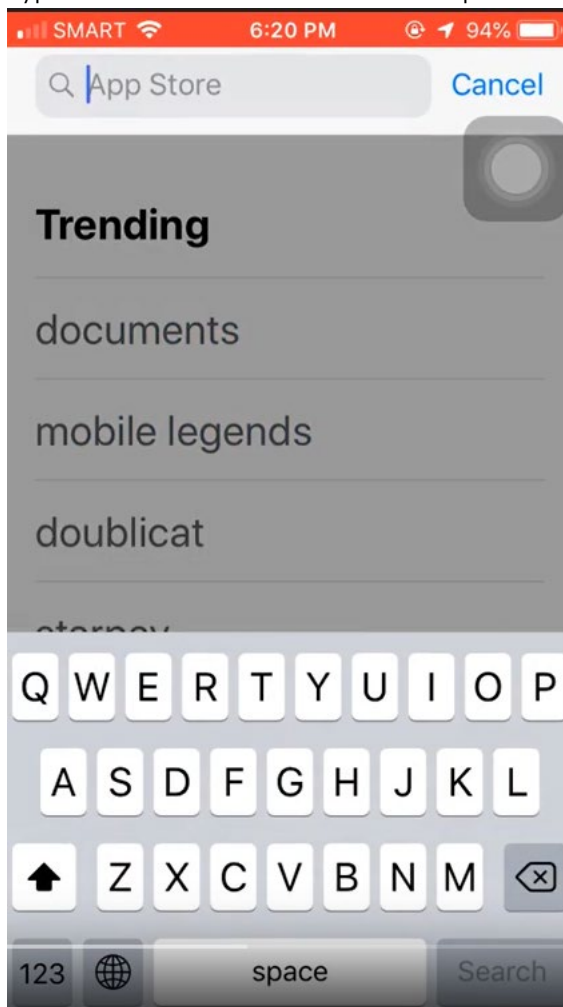

USE MOODLE

LEARNING.SAGECOUNSELING.NET

Course material can be accessed and reviewed, and coursework can be submitted utilizing the cell phone application available from Moodle. This application can be downloaded from the Google Play Store (Android) or the App Store (iOS).

DOWNLOAD FOR ANDROID

1. Open the **Google Play Store** app

2. When the Play Store opens, use the search bar to look for **Moodle**. Search.

3. Click on the **Install** button.

4. Open the Moodle app—from the Play Store, or from your app tray

DOWNLOAD FOR IOS (IPHONE/IPAD)

1. Open the App Store

2. Type **Moodle** into the search bar at the top of the application

- From the app page, click on the **Install** button at the top

4. Once the installation has completed, you can **Open** from the App Store or from your home screen