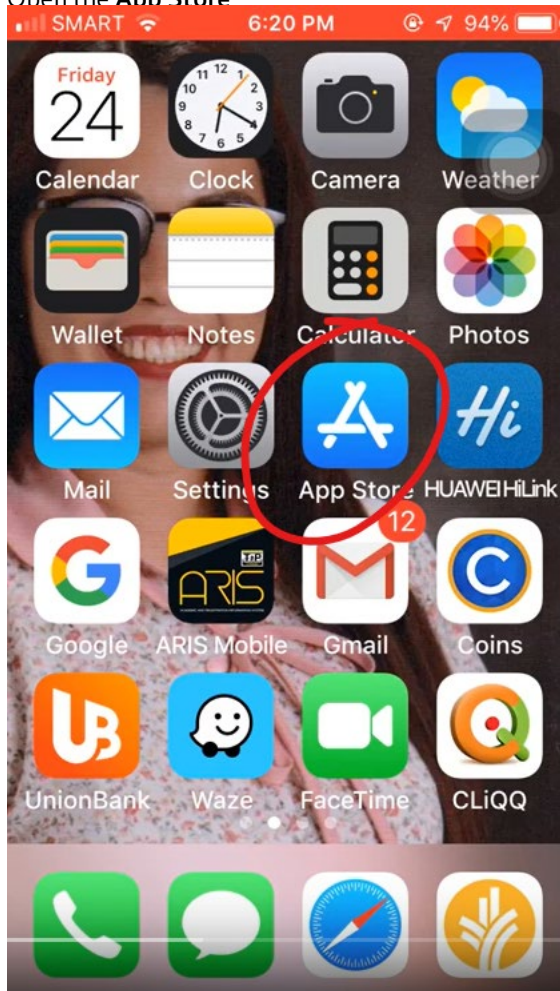

DOWNLOAD FOR ANDROID

1. Open the **Google Play Store** app

2. When the Play Store opens, use the search bar to look for **Moodle**. Search.

3. Click on the **Install** button.

4. Open the Moodle app—from the Play Store, or from your app tray

DOWNLOAD FOR IOS (IPHONE/IPAD)

1. Open the App Store

2. Type **Moodle** into the search bar at the top of the application

- From the app page, click on the **Install** button at the top

4. Once the installation has completed, you can **Open** from the App Store or from your home screen